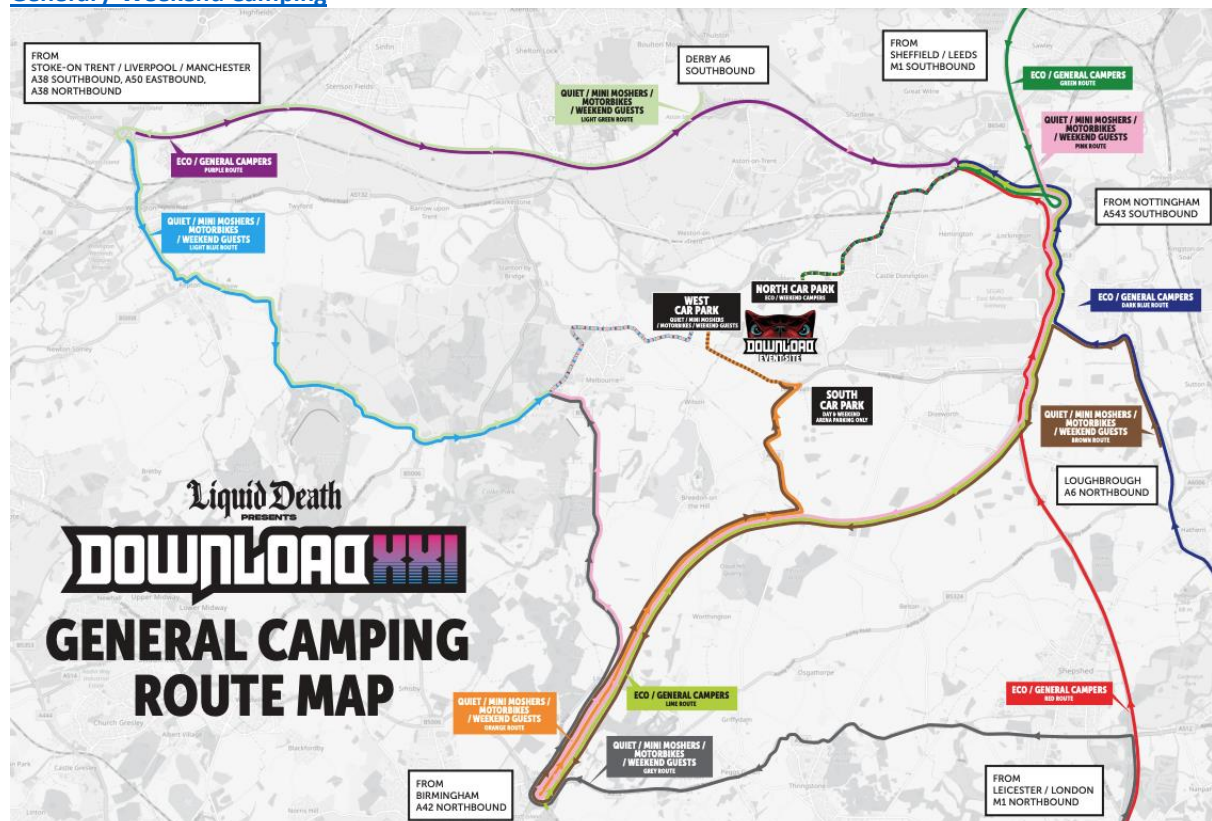

This guide covers:

- Which car park to head to based on where you're camping
- What directions to follow, depending on where you're coming from
- When car parks open
- Which car park you should use based on ticket type

Remember there may be road closures, roadworks or congestion that isn't picked up by Sat Navs so please follow event signage as you near the festival. Please be aware there are pre-existing roadworks on the M1 which are causing up to 1-hour delays on a normal day (when travelling north)

For real time updates, follow our [travel updates](#) page and [National Highways updates](#) and download our app.

Which route should I follow?

- Please find your colour-coded route on the local area map below – designated by your ticket type and the direction that you are coming from.
- You can then find in the table underneath a link which will take you to the starting point of the colour-coded route on the map.
- Once you get to your colour coded route start point, please then follow the roadside event signage based on your ticket type, pointing to Download Festival.
- It is important that you follow the festival signage at this point and don't attempt to use alternative routes or use alternative Sat Nav destination (for general camping follow 'Weekend Camping')

General / Weekend Camping