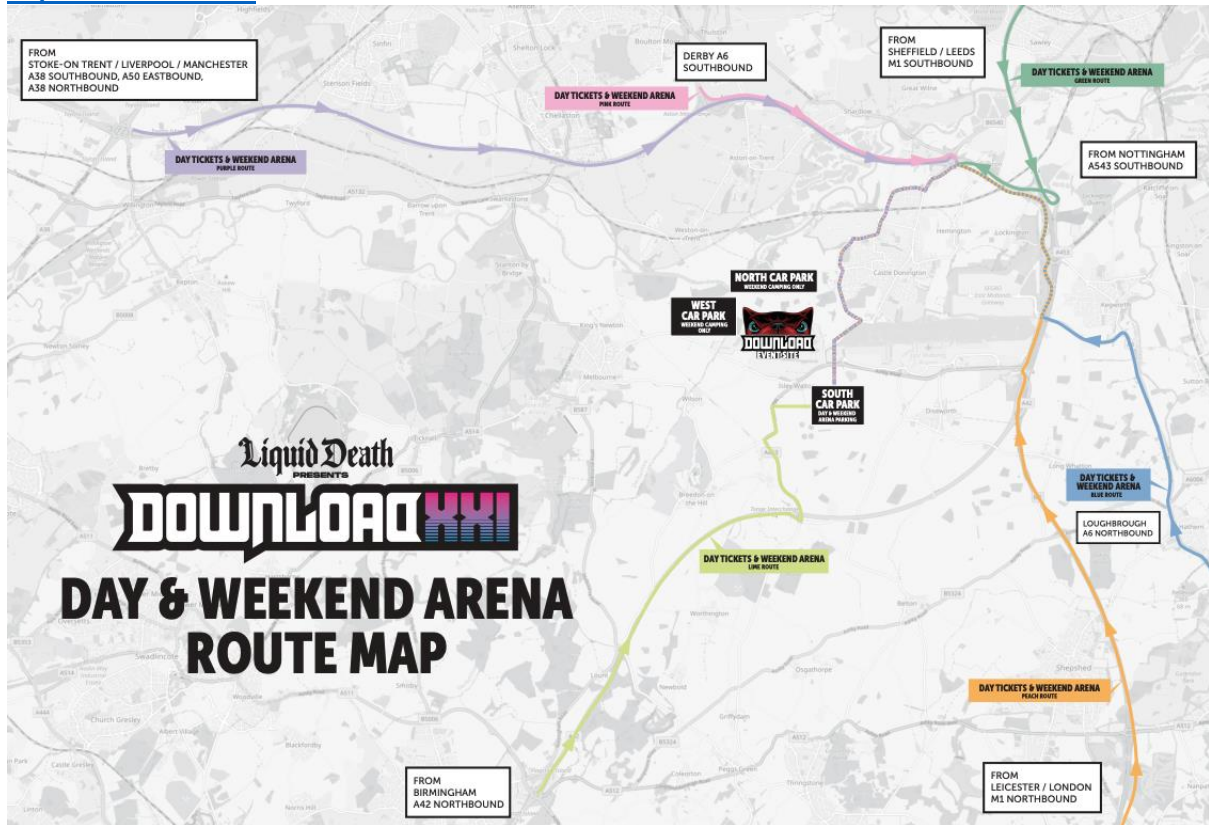

Day & Weekend Arena

Directions when travelling from

Find where you're travelling from and then your ticket type. Please use the following links and upon arrival at these destinations, begin following event signage for your colour coded route.

- **The North West:** Via Stoke-on-Trent / Liverpool / Manchester (A38 Southbound / A50 Eastbound / A38 Northbound)

TICKET TYPE	MAP LINK	ROUTE COLOUR
WEEKEND & ECO CAMPING (A38 South & Northbound + A50 Eastbound)	Apple Maps Link / Google Maps Link	PURPLE ROUTE (Weekend Campers Map)
QUIET & MINI MOSHERS CAMPING / MOTORBIKE PARKING / WEEKEND GUESTS	Apple Maps Link / Google Maps Link	LIGHT BLUE ROUTE (Weekend Campers Map)
RIP & ROCK RETREAT / CAMPERVANS / CARAVANS	Follow information provided on your car park hangers or information sent to you by the VIP Nation team	
DAY TICKETS & ARENA ONLY	Apple Maps Link / Google Maps Link	PURPLE ROUTE (Day & Arena Only Map)

- **Derby Via A6 Southbound**

TICKET TYPE	MAP LINK	ROUTE COLOUR
WEEKEND & ECO CAMPING	Apple Maps Link / Google Maps Link	PURPLE ROUTE (Weekend Campers Map)
QUIET & MINI MOSHERS CAMPING / MOTORBIKE PARKING / WEEKEND GUESTS	Apple Maps Link / Google Maps Link	LIGHT GREEN ROUTE (Weekend Campers Map)
RIP & ROCK RETREAT / CAMPERVANS / CARAVANS	Follow information provided on your car park hangers or the information sent to you by the VIP Nation team	
DAY TICKETS & ARENA ONLY	Apple Maps Link / Google Maps Link	PINK ROUTE (Day & Arena Only Map)